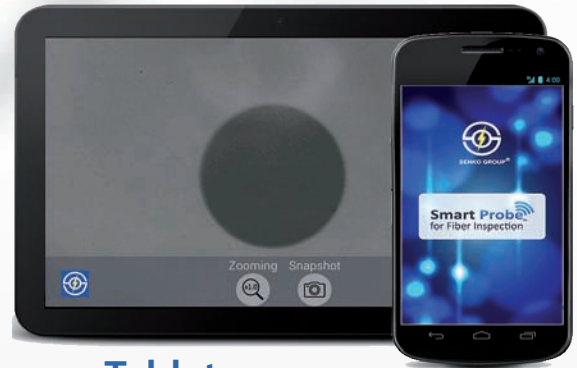

Smart Probe™ for Fiber Inspection

**WIRELESS
DEVICE**

**Wi-Fi
Transmitter
on board**

The FTTX Smart Probe allows technicians to inspect the fibre endfaces, providing a high-definition image

Images are captured digitally and streamed on the monitor of any compatible device

www.senko.com/smartprobe

FTTX FiberView Smart Probe™ for Fiber Inspection

Introducing the new FTTX FiberView Smart Probe for Fiber Inspection

The FTTA Smart Probe allows technicians to inspect the fiber endfaces. Images are captured digitally and streamed on the monitor of any Windows Laptop, Android Tablet or Smartphone.

Features

- WiFi streaming: easily connect with Laptops, Smartphones, and Tablets
- Replaceable and rechargeable battery
- Available adapter tips (LC, SC, FC, ST, DIN)

Laptop

Tablet

Smartphone

 The FTTA Fiber View Smart Probe is a wireless device that can be connected to your Windows Laptop using the built-in Wi-Fi module.

 You can connect the Smart Probe to your Tablet or Smartphone using the built-in Wi-Fi module. Free Android App available for download on Google Play.

Fiber Optic Inspection Made Easy

**CLEAN
PASS**

**DIRTY
FAIL**