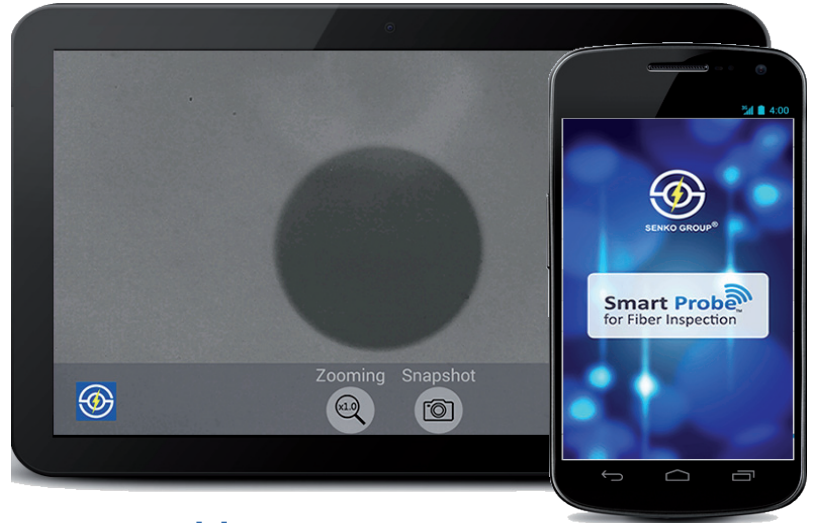

www.senko.com/smartprobe

FTTX FiberView Smart Probe™ for Fiber Inspection

Introducing the new FTTX FiberView Smart Probe for Fiber Inspection

The FTTA Smart Probe allows technicians to inspect the fiber endfaces. Images are captured digitally and streamed on the monitor of any Windows Laptop, Android Tablet or Smartphone.

Features

- WiFi streaming: easily connect with Laptops, Smartphones, and Tablets
- Replaceable and rechargeable battery
- Available adapter tips (LC, SC, FC, ST, DIN)

Laptop

Tablet

Smartphone

 The FTTA Fiber View Smart Probe is a wireless device that can be connected to your Windows Laptop using the built-in Wi-Fi module.

 You can connect the Smart Probe to your Tablet or Smartphone using the built-in Wi-Fi module. Free Android App available for download on Google Play.

Fiber Optic Inspection Made Easy

**CLEAN
PASS**

**DIRTY
FAIL**

Tablet

Smartphone

FEATURES

- WiFi streaming: easily connect with Laptops, Smartphones, and Tablets
- Replaceable and rechargeable battery,
- Available adapter tips (LC, SC, FC, ST, DIN)

The FTFA SmartProbe allows technicians to inspect the fiber end-faces. Images are captured digitally and streamed on the monitor of any Windows Laptop, Android Tablet or Smartphone.