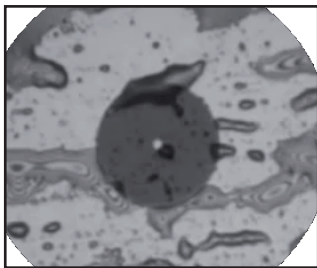

Fiber Optic Inspection Made Easy

**CLEAN
PASS**

**DIRTY
FAIL**

FEATURES

- WiFi streaming: easily connect with Laptops, Smartphones, and Tablets
- Replaceable and rechargeable battery,
- Available adapter tips (LC, SC, FC, ST, DIN)

The FTFA SmartProbe allows technicians to inspect the fiber end-faces. Images are captured digitally and streamed on the monitor of any Windows Laptop, Android Tablet or Smartphone.

MPO TIP

- For SM & MM MPO (up to 24F)
- High precision alignment
- Up to 24F displayed simultaneously on the screen

FTFA FIBERVIEW TIPS			
	LC and MU In Adapter Tip		SC and FC In Adapter Tip
	SC APC In Adapter Tip		ST In Adapter Tip
	2.5mm Universal Tip For Digital FTXX Fiber View		2.5mm APC Universal Tip

SENKO ADVANCED COMPONENTS, INC.

Americas
USA EAST 1-888-32-SENKO
USA WEST 1-858-623-3300
TEXAS 1-972-661-9080
BRAZIL +55-21-2430-5971
Sales-Americas@senko.com

Asia
HONG KONG +852-2121-0516
SHANGHAI +86-21-5830-4513
SHENZHEN +86-755-2533-4893
Sales-Asia@senko.com

Europe
UK +44 (0) 118 982 1600
ITALY +39 011 839 9828
POLAND +48-71/77-60-737
Sales-Europe@senko.com

Asia Pacific
AUSTRALIA +61 (0) 3 9755-7922
Sales-Asia-Pacific@senko.com
Middle East North Africa
DUBAI +971 4 8865160
Sales-MENA@senko.com

Japan
TOKYO +81 (0)3 5825-0911
Sales-Japan@senko.com

CALL 1-888-32-SENKO