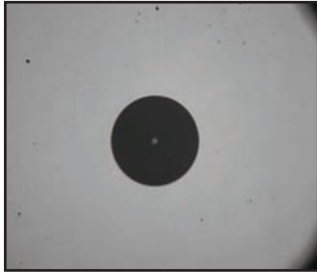

Fiber Optic Inspection Made Easy

**CLEAN
PASS**